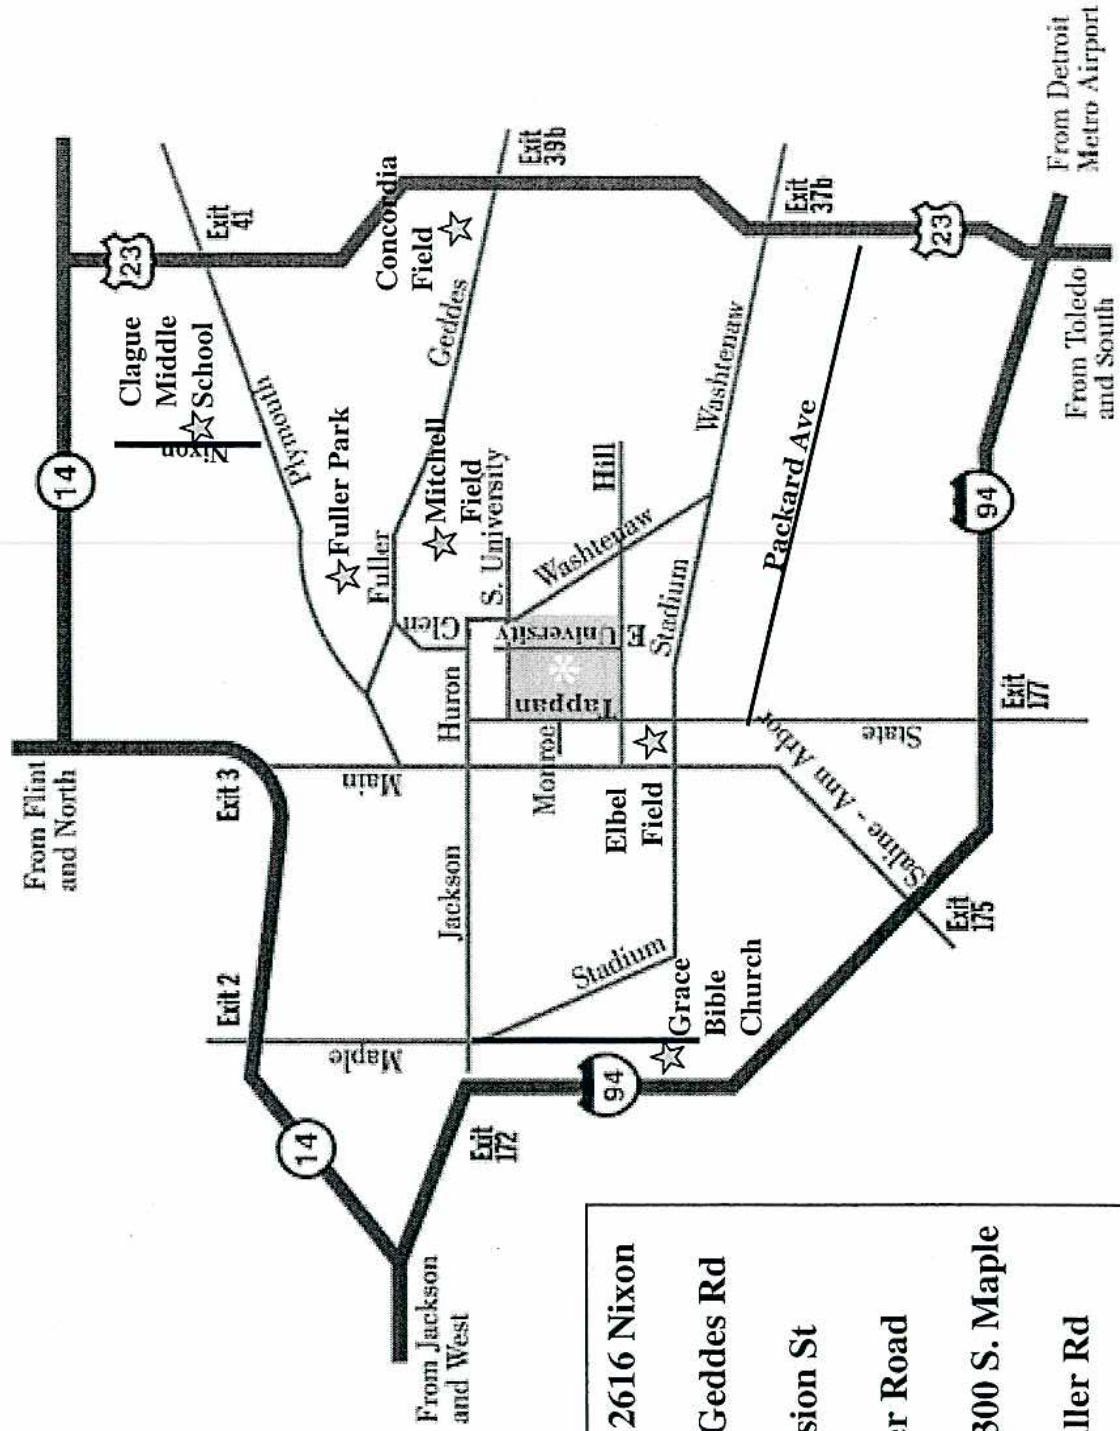

Ann Arbor United Soccer Club Fall 2006

- Clague Middle School – 2616 Nixon**
- Concordia Field – 4090 Geddes Rd**
- Elbel Field – 938 S. Division St**
- Fuller Park – 1519 Fuller Road**
- Grace Bible Church – 1300 S. Maple**
- Mitchell Field – 1900 Fuller Rd**