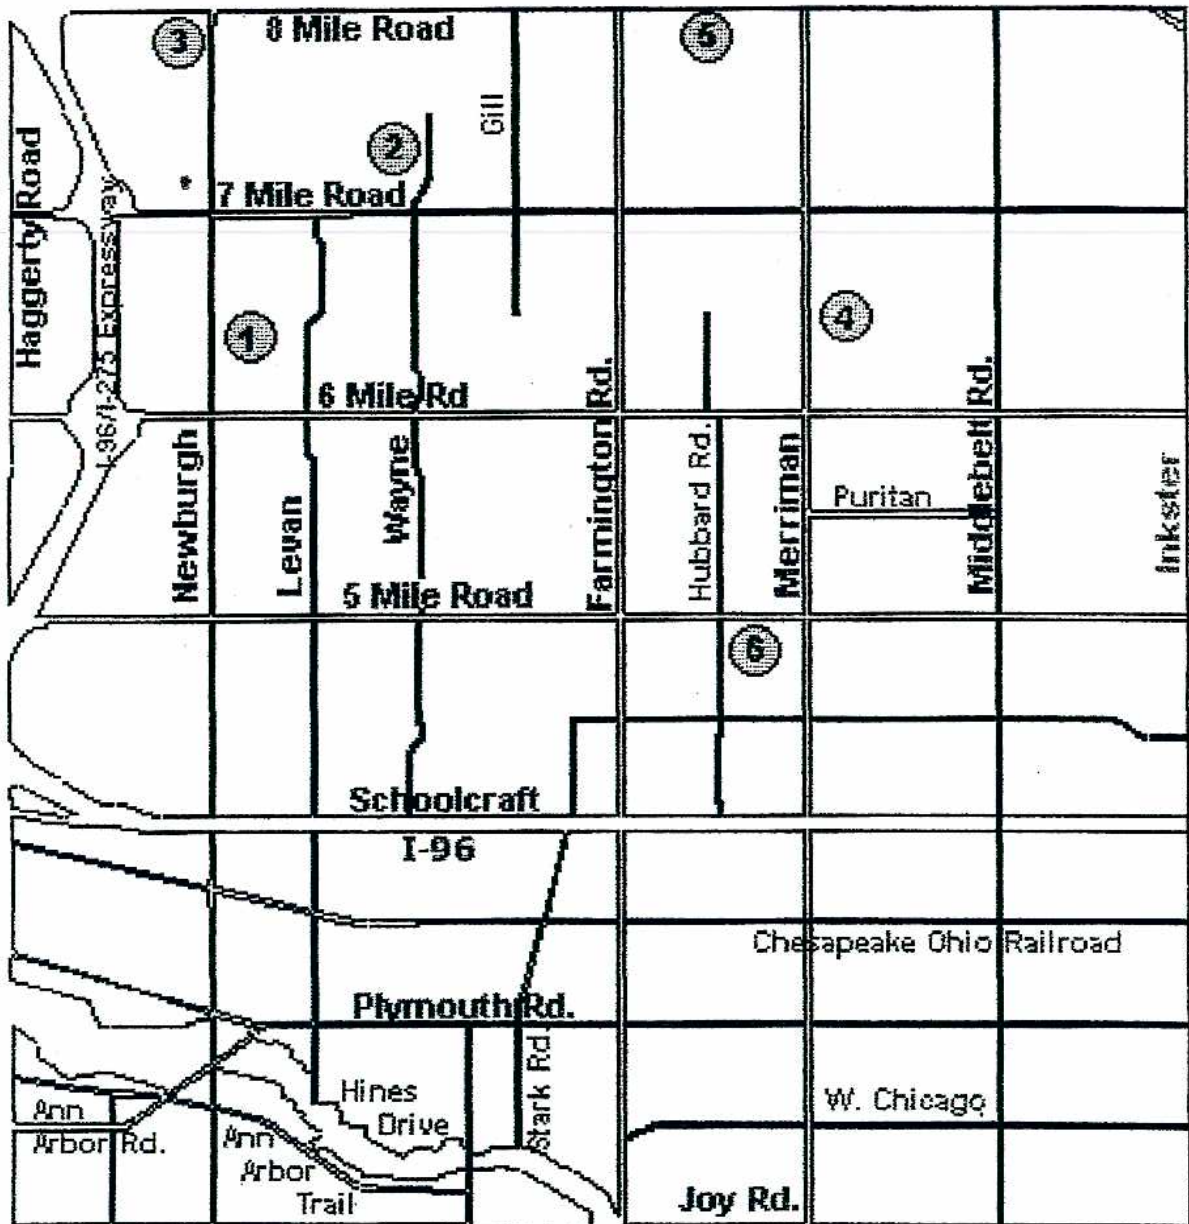

# 2006 Livonia Game Fields

Home

- 1 - Dickinson Center
- 2 - Bicentennial Park
- 3 - GREENMEAD

COACHES CORNER

- 4 - Bryant
- 5 - Jaycee Park
- 6 - Liv. Recreation Center

IMPORTANT LINKS