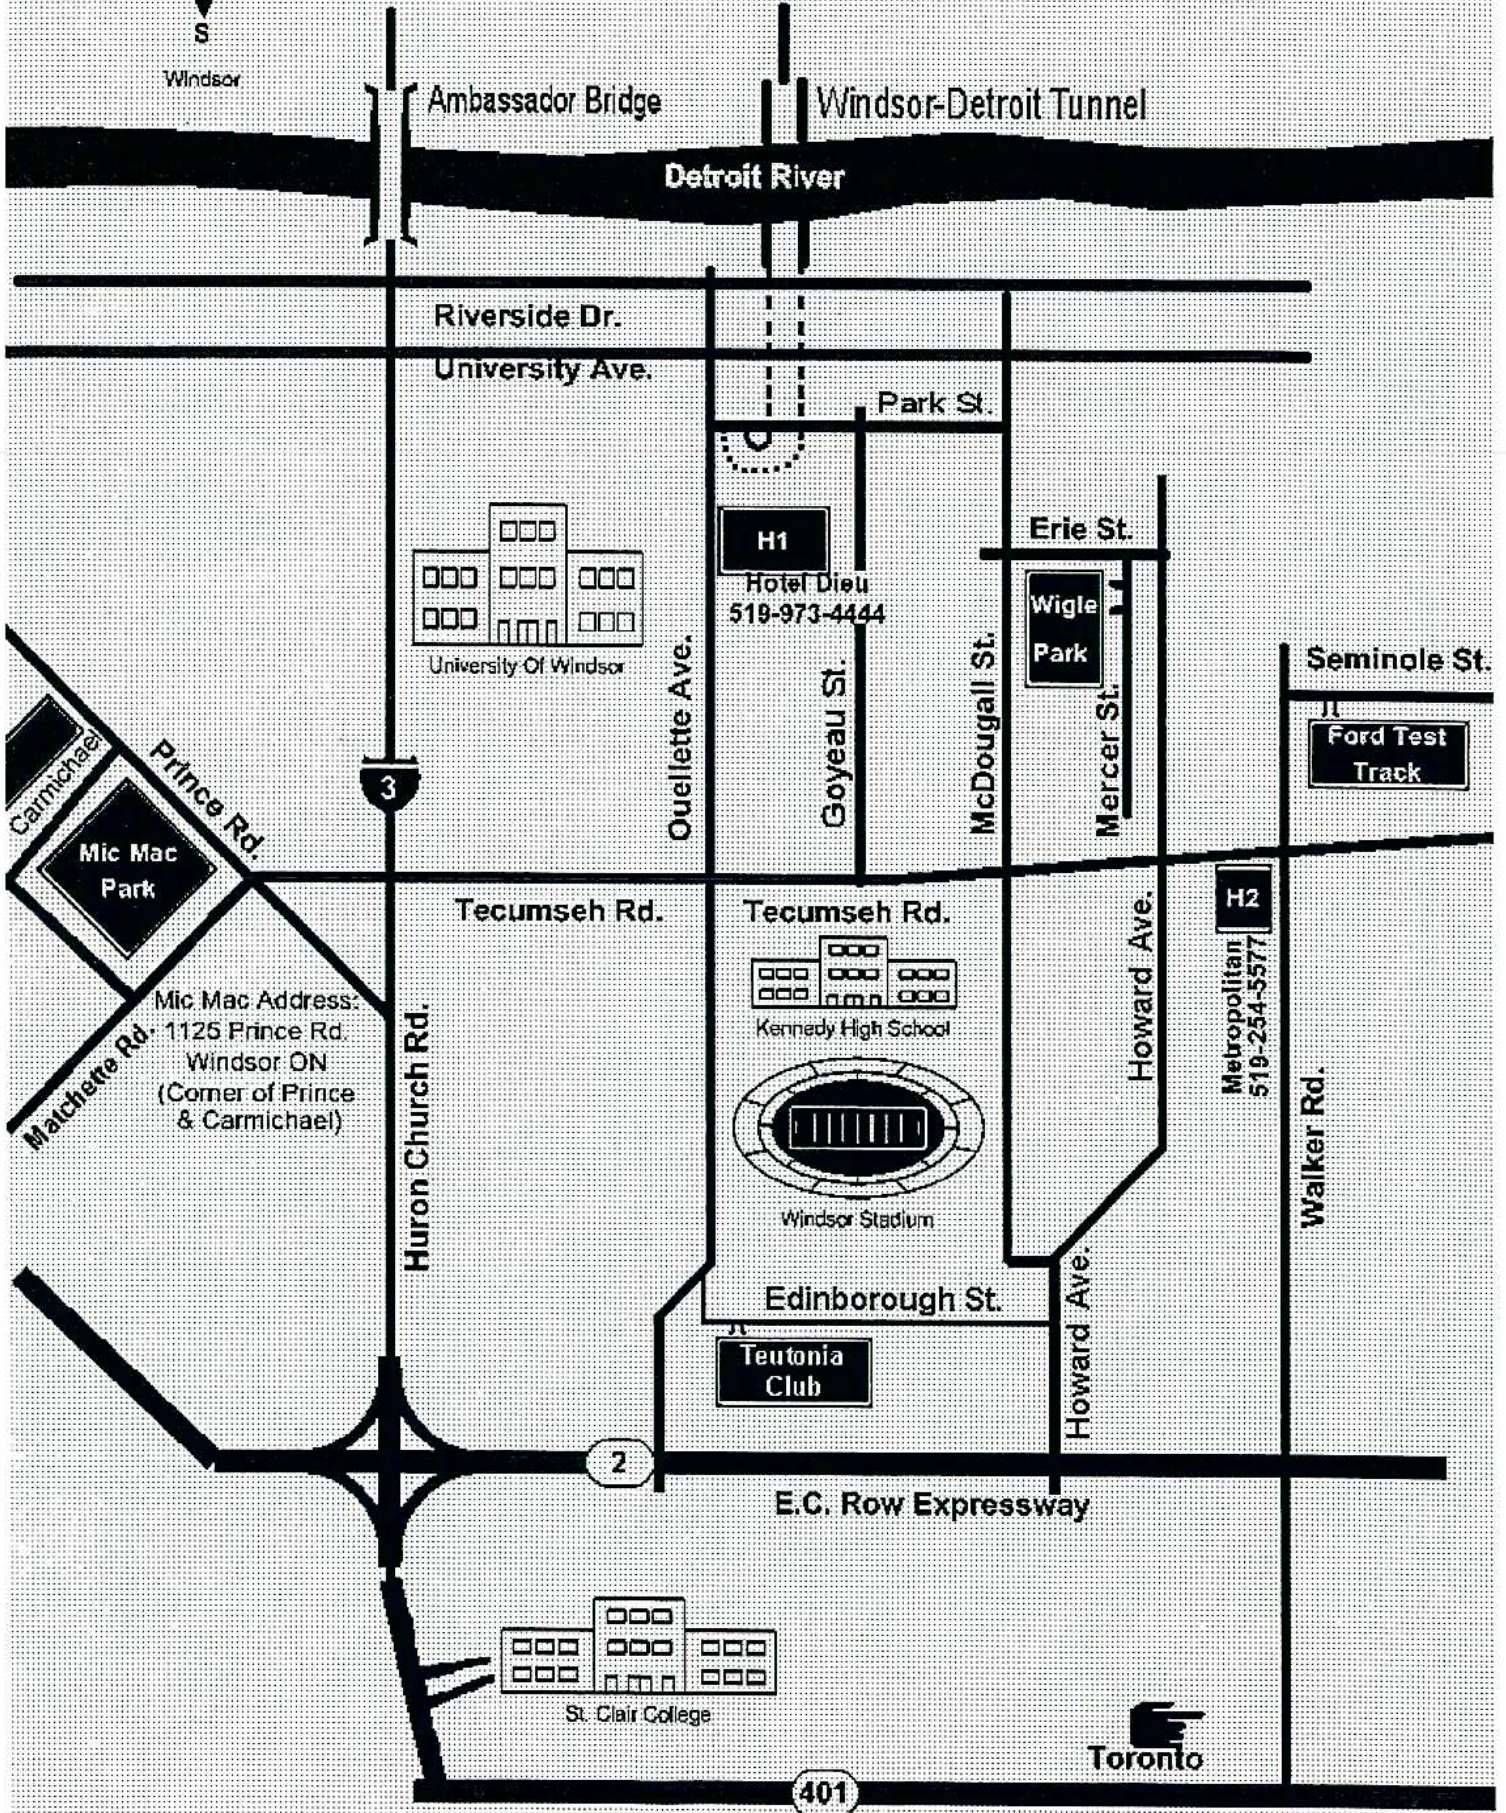

Map to Windsor Parks (Windsor FC Nationals)

*Maps are not to scale
please use road map

Ambassador Bridge

Windsor-Detroit Tunnel

Detroit River

Riverside Dr.

University Ave.

Park St.

University Of Windsor

H1

Hotel Dieu
519-973-4444

Erie St.

Wigle
Park

Seminole St.

Ford Test
Track

Carmichael

Prince Rd.

Mic Mac
Park

Mic Mac Address:
1125 Prince Rd.
Windsor ON
(Corner of Prince
& Carmichael)

Matchette Rd.

Ouellette Ave.

Goyeau St.

McDougall St.

Mercer St.

Huron Church Rd.

Edinburgh St.

Teutonia
Club

Howard Ave.

E.C. Row Expressway

St. Clair College

Toronto

401