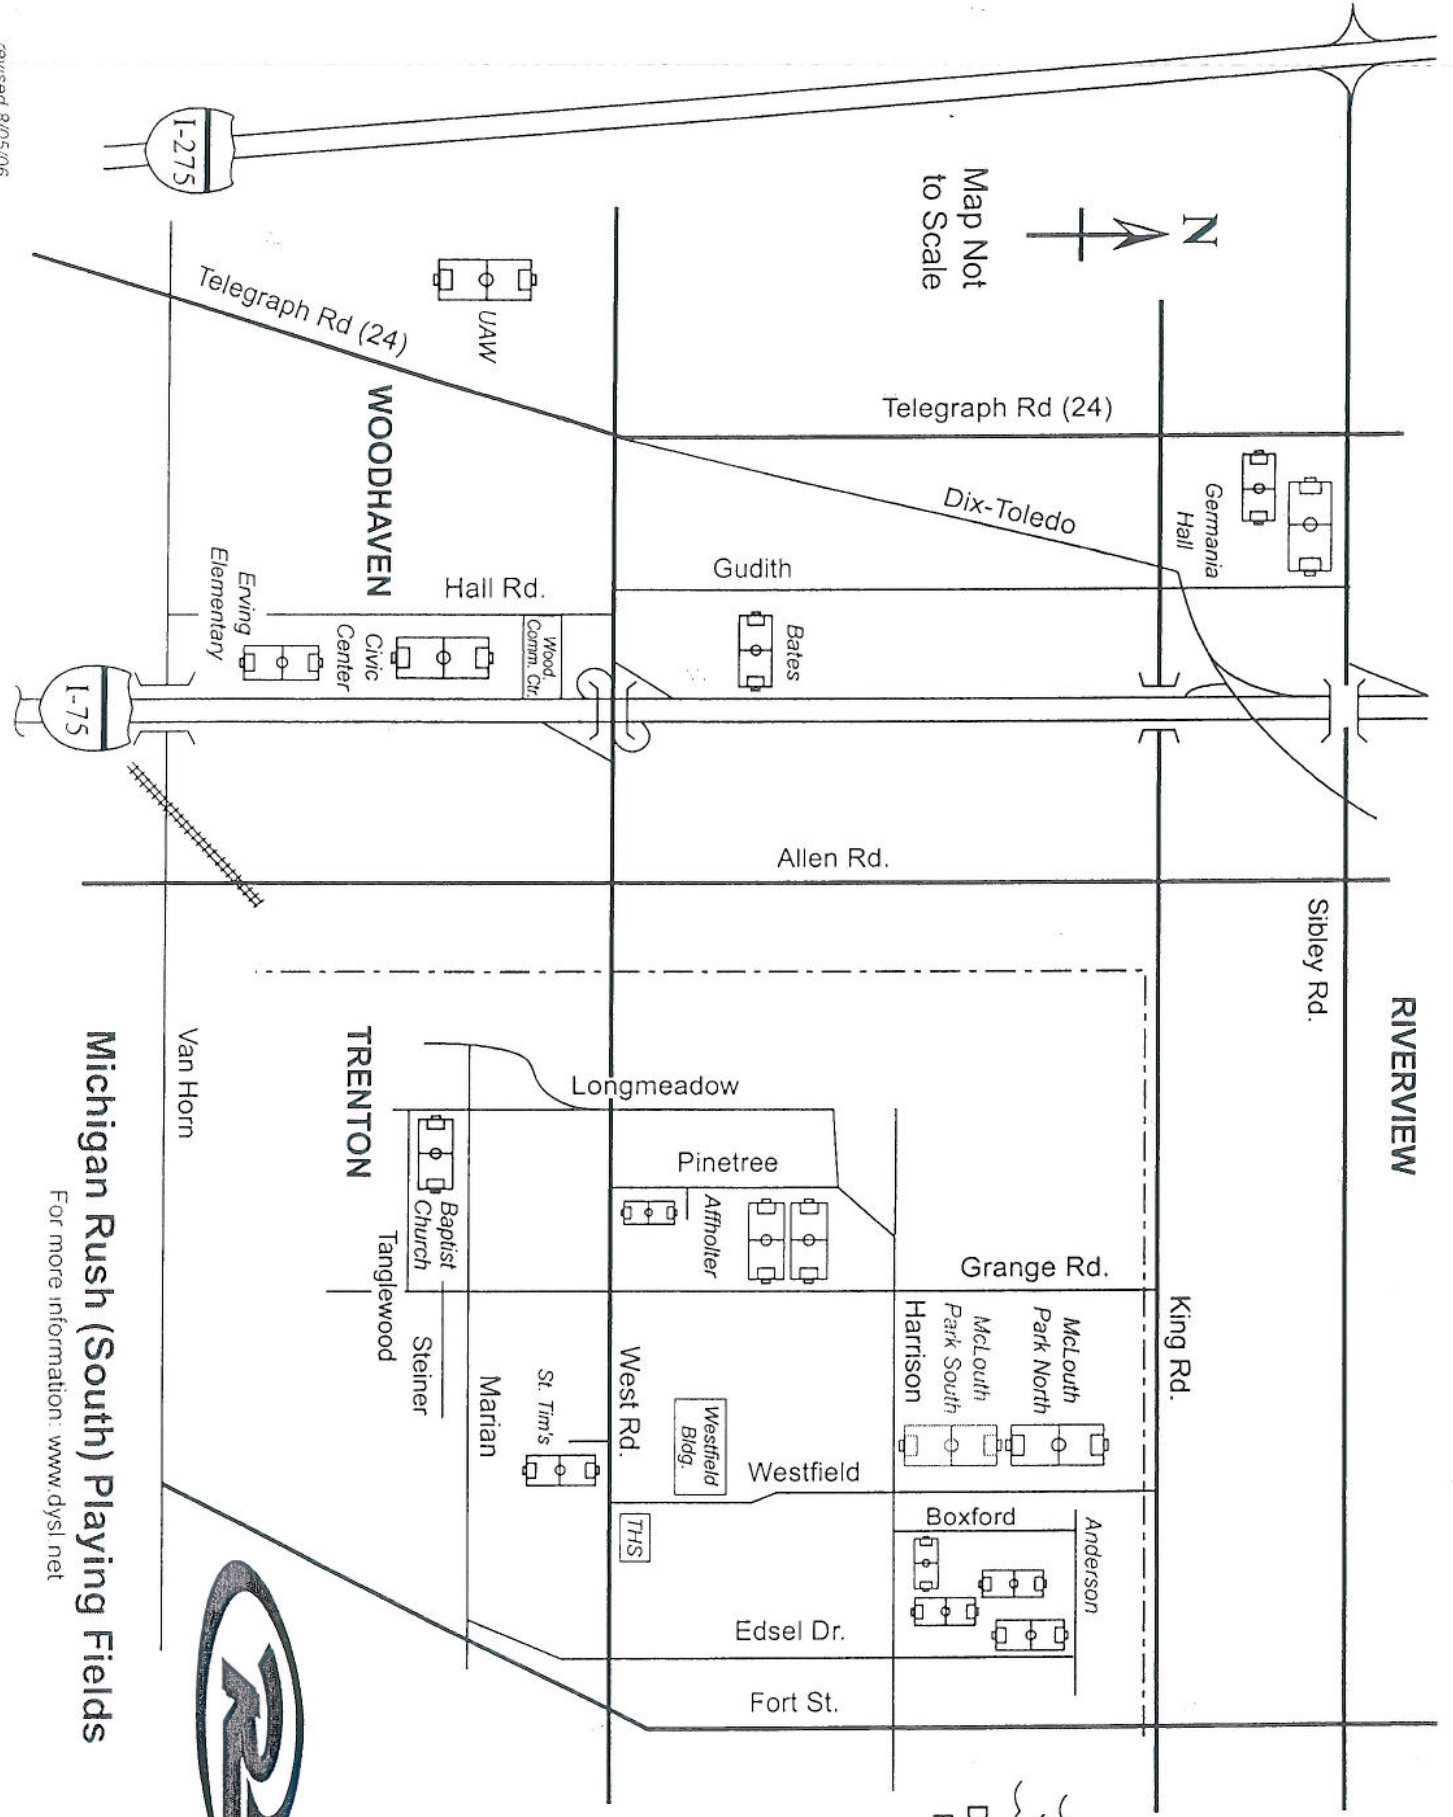

CONTRACT NO. 2007-0000000000000000
734-552-3280

Map Not to Scale

RIVERVIEW

Sibley Rd.

King Rd.

Detroit River

Van Horn

Michigan Rush (South) Playing Fields